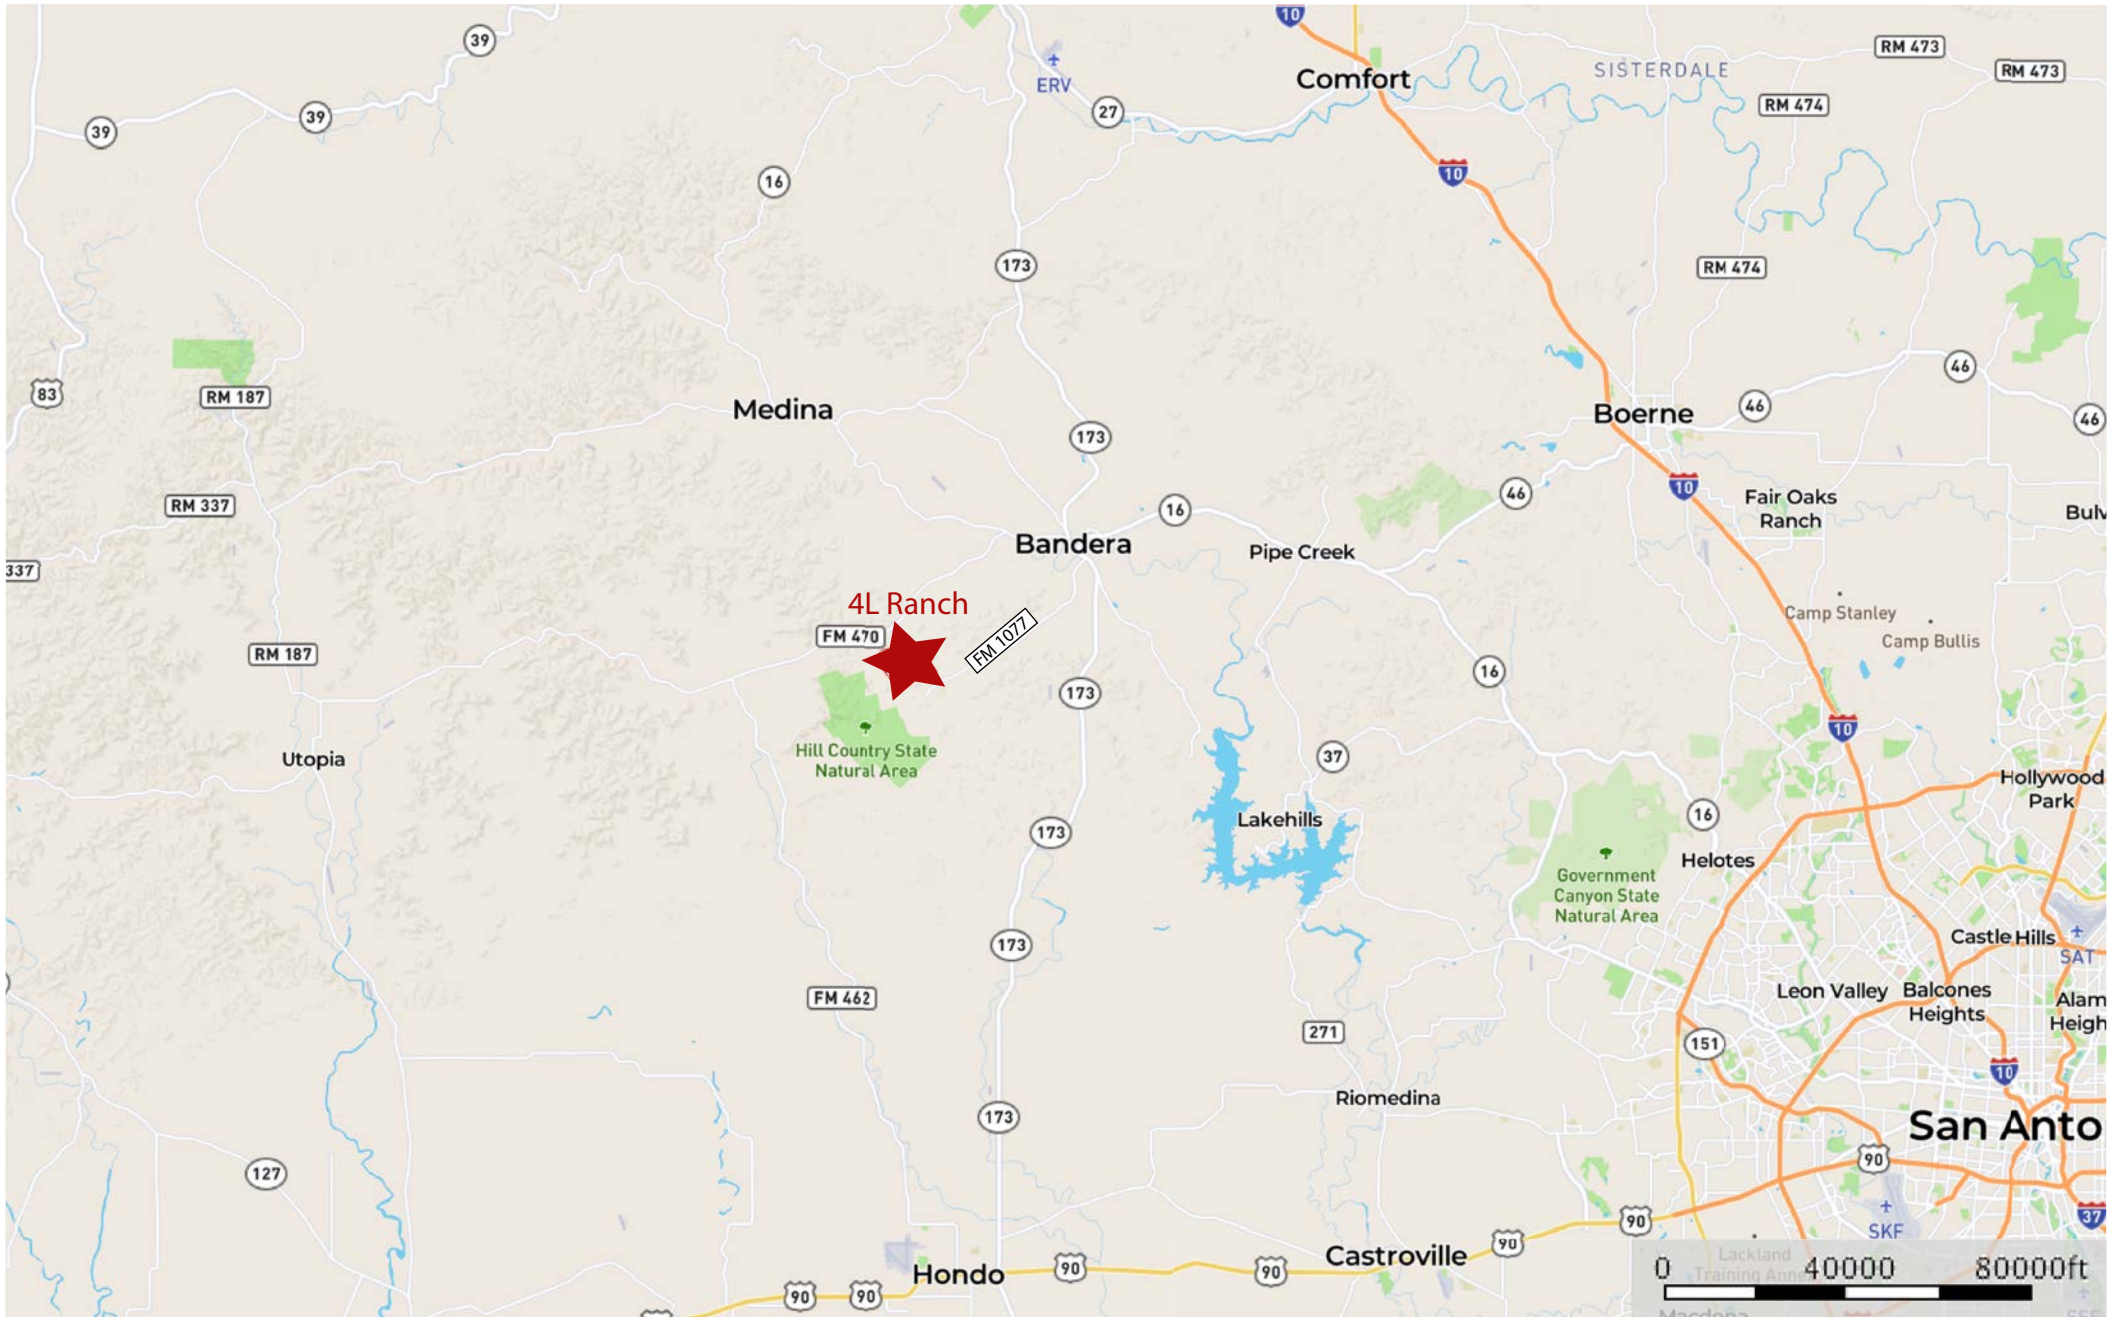

# 4L Ranch - location

Bandera County, Texas, 922 AC +/-

 Boundary