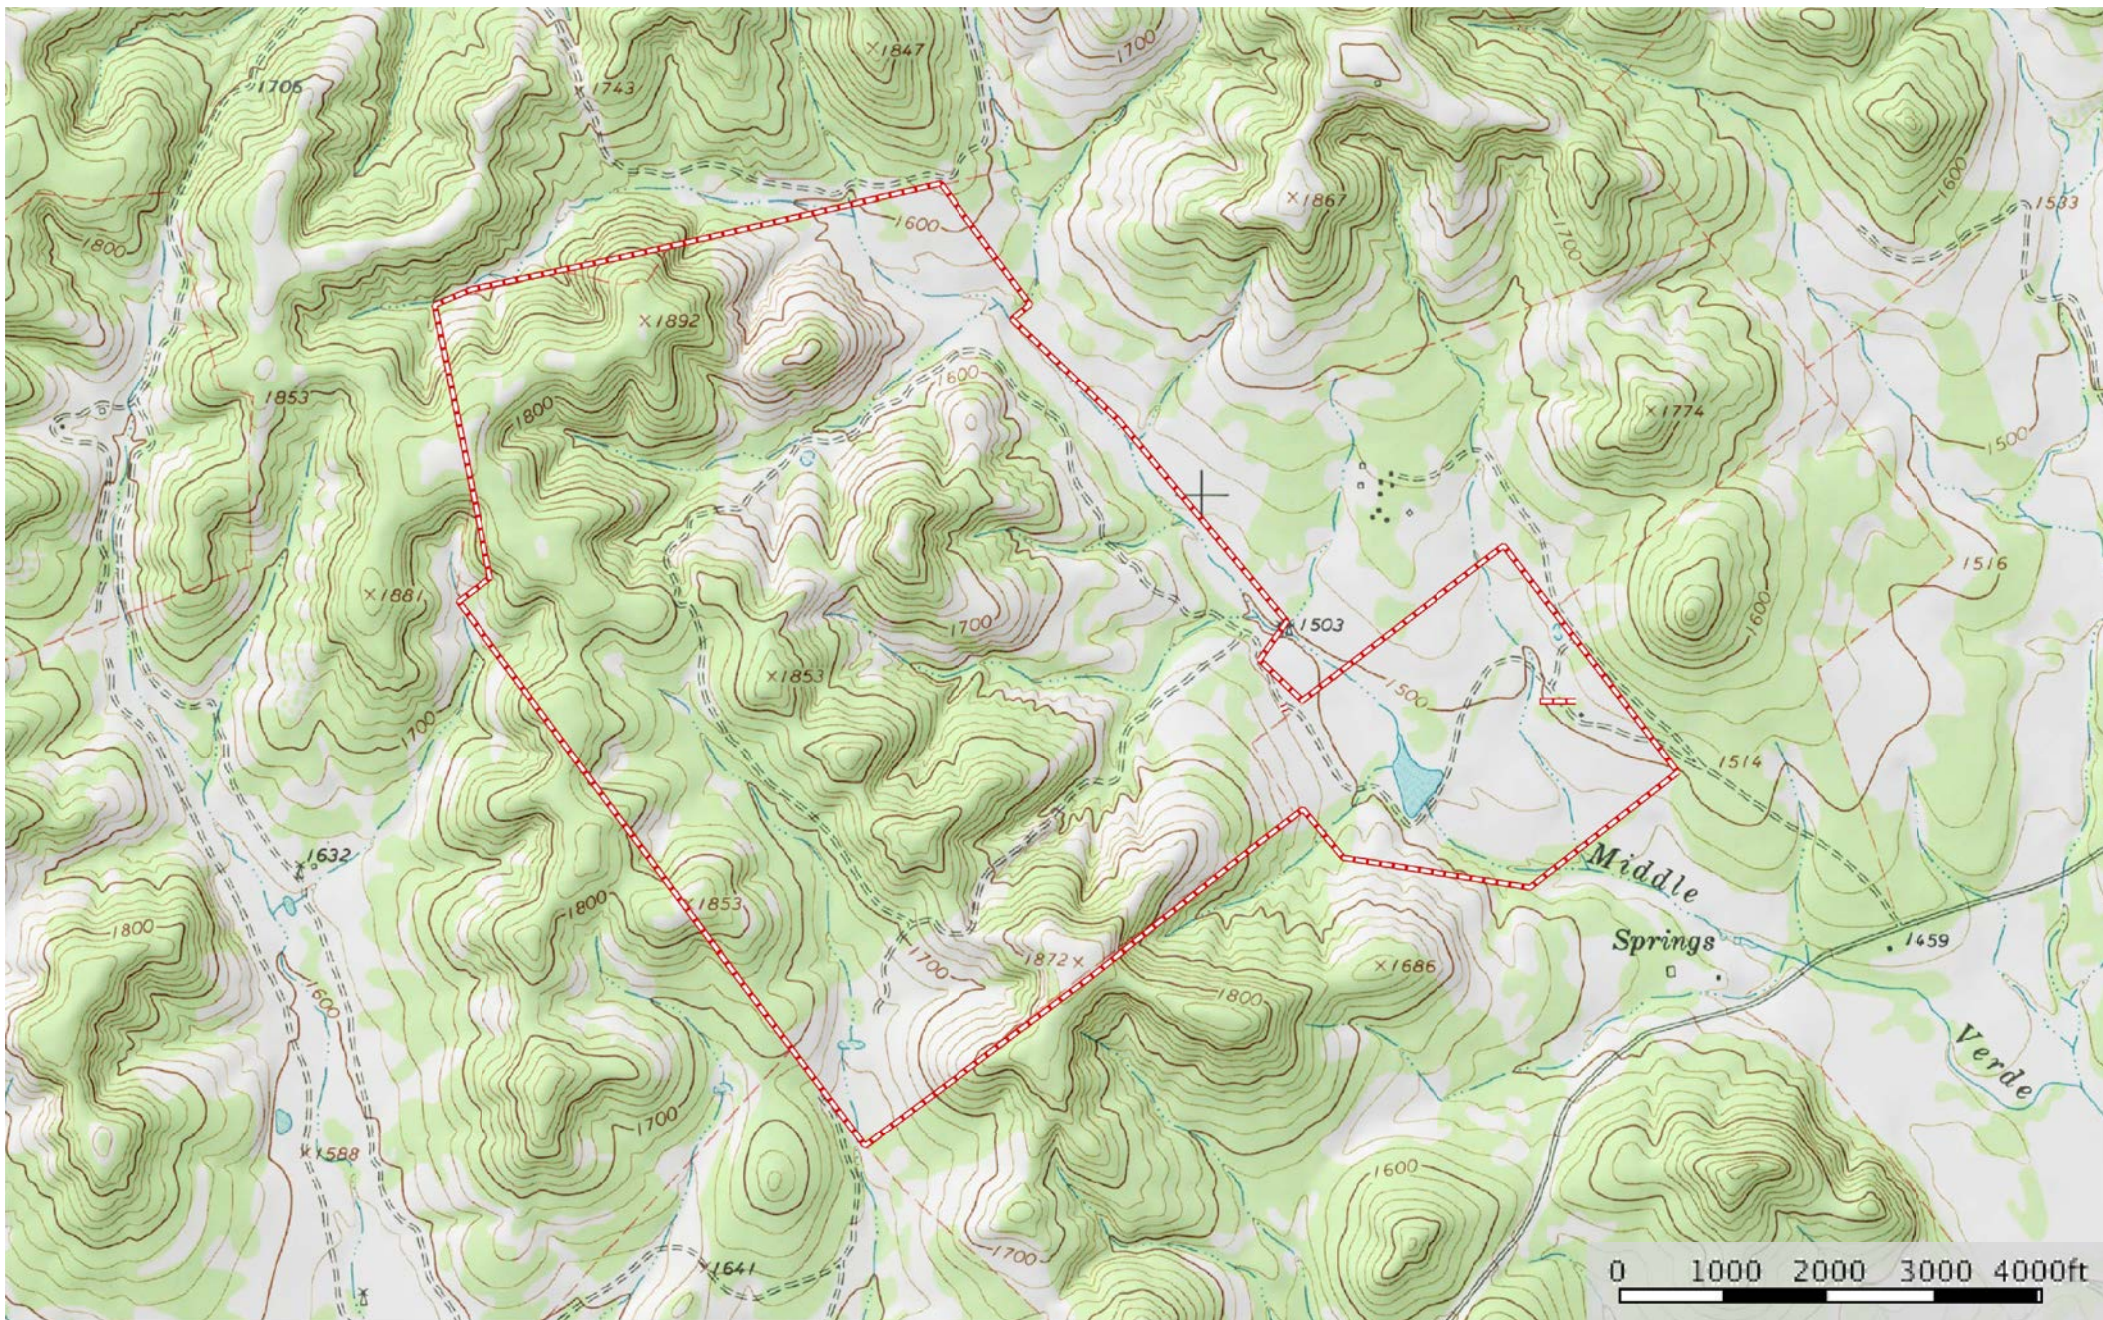

# 4L Ranch - Aerial

Bandera County, Texas, 922 AC +/-

 Boundary